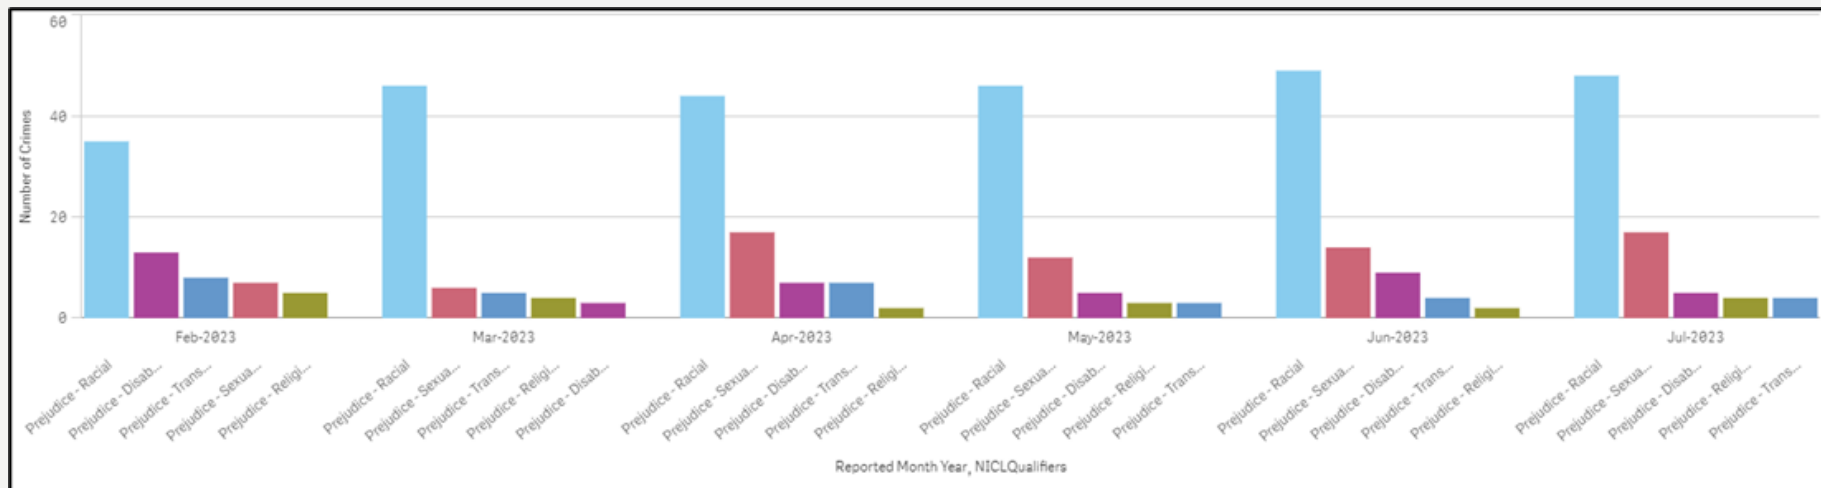

Performance – Hate Crime Overview

Force

Monthly hate crime volumes remain within nominal bounds with no exception

Data is reporting increases in Transgender and Sexual Orientation related hate which follows National trends.

Data from the victim satisfaction survey reports that Hate Crime victims have an 84.5% overall satisfaction rate with the service they receive from Wiltshire Police.

Warminster CPT

	Number of Crimes	Change (number)	Change (%)
Total	41	-30	-42.3%
Prejudice – Racial	21	-7	-25.0%
Prejudice – Sexual orientation	12	-9	-42.9%
Prejudice - Disability	7	-14	-66.7%
Prejudice - Religion	0	-1	-100.0%
Prejudice - Transgender	3	-1	-25.0%

Year on year comparison August 2022 to July 2023 (note: an individual crime can be tagged with more than one prejudice type e.g. sexual orientation & transgender)

Force Hate Crime (6 months to July 2023)